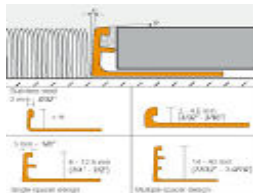

Cartwright

D I S T R I B U T I N G I N C

P R O F I L E O F I N N O V A T I O N

RENO-TK

8' LENGTH

Satin Anodized Aluminum 5/16"
3/8"
1/2"

AETK80
AETK100
AETK125

RENO-U

8' LENGTH

Satin Anodized Aluminum 5/16"
3/8"
1/2"

AEU80
AEU100
AEU125

SCHIENE

8' LENGTH

Aluminum 5/16"
3/8"
1/2"
Satin Anodized Aluminum 5/16"
3/8"
1/2"

A80
A100
A125
AE80
AE100
AE125

Cartwright

D I S T R I B U T I N G I N C

METAL FLOOR TRIM (price per foot)

| | |
|---|---|
|  <p>104 ECONOMY PIN CLAMPDOWN</p> <p>12' LENGTHS; 40 PIECES PER TUBE SILVER TUBE GOLD TUBE</p> <p>ALSO AVAILABLE IN 106 FLEX; 12 PER TUBE FLEX SILVER TUBE FLEX GOLD TUBE</p> |  <p>101 PIN CLAMPDOWN</p> <p>12' LENGTHS; 40 PIECES PER TUBE SILVER TUBE GOLD TUBE</p> |
|  <p>99 PIN CLAMPDOWN</p> <p>12' LENGTHS; 40 PIECES PER TUBE SILVER TUBE GOLD TUBE</p> |  <p>121 CLAMPDOWN FOR TACKSTRIP</p> <p>12' LENGTHS; 40 PIECES PER TUBE SILVER TUBE GOLD TUBE</p> |
|  <p>201 PINLESS CLAMPDOWN</p> <p>12' LENGTHS; 40 PIECES PER TUBE SILVER TUBE GOLD TUBE</p> |  <p>Z-BAR</p> <p>4' LENGTHS; 25 PIECES PER CARTON</p> <p>FULL CARTON ONLY</p> |
|  <p>110 VINYL INSERT METAL W/PINS</p> <p>12' LENGTHS; 20 PIECES PER TUBE PIECE TUBE</p> |  <p>210 VINYL INSERT METAL W/O PINS</p> <p>12' LENGTHS; 20 PIECES PER TUBE PIECE TUBE</p> |
|  <p>903 3/32" COVING CAP FOR SHEET GOODS</p> <p>12' LENGTHS; 40 PIECES PER TUBE SILVER TUBE GOLD TUBE</p> |  <p>901 1/8" COVING CAP FOR SHEET GOODS</p> <p>12' LENGTHS; 40 PIECES PER TUBE SILVER TUBE</p> |